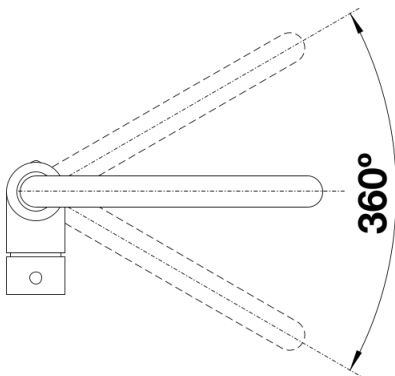

## Scope of supply

---

- Single-lever mixer tap
- 360° swivel spout for greater reach
- Ø 35 mm tap hole required
- With ceramic disk cartridge
- Flexible connector pipes, 350 mm long and  $\frac{3}{8}$ " nut for particularly easy installation
- LGA approved
- DVGW approved

## Swivel range

Side view hand gear 2D

Side view