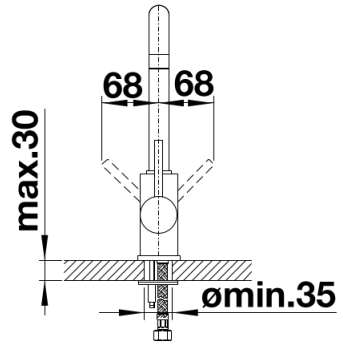

## Scope of supply

---

- Single-lever mixer tap
- 360° swivel spout for greater reach
- Ø 35 mm tap hole required
- With ceramic disk cartridge
- Flexible connector pipes, 350 mm long and  $\frac{3}{8}$ " nut for particularly easy installation
- LGA approved
- DVGW approved

## Swivel range

Side view hand gear 2D

Side view