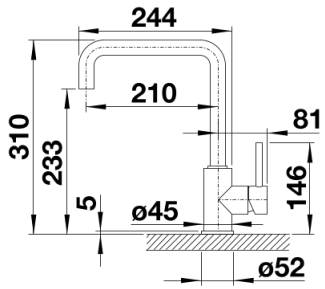

## Scope of supply

---

- Single-lever mixer tap
- 360° swivel spout for greater reach
- Ø 35 mm tap hole required
- With ceramic disk cartridge
- Flexible connector pipes, 350 mm long and  $\frac{3}{8}$ " nut for particularly easy installation
- LGA approved
- DVGW approved

## Swivel range

Side view hand gear 2D

Side view